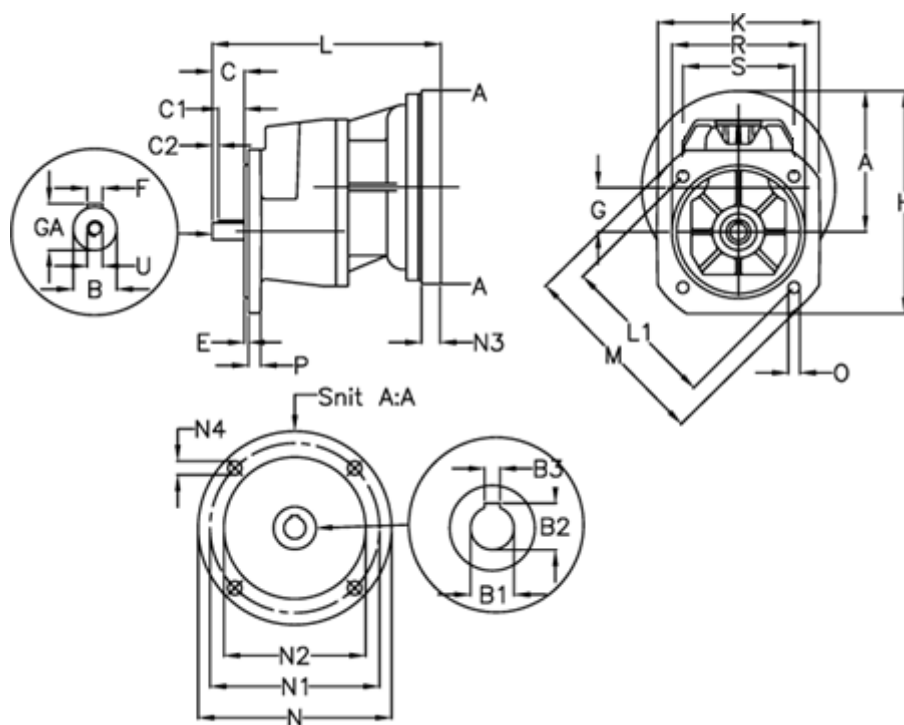

Data Sheet

Article number: 40550500382435
 Description: Single Stage Helical Gear
 S 501-3,8-P90B5

Measures

A = 196.5	E = 4.0	M = 300.0	R = 230
B = 38	F = 10x8x60	N = 200	S = 185
B1 = 24	G = 73.5	N1 = 165	U = M12
B2 = 27.3	GA = 41.0	N2 = 130	
B3 = 8	H = 326.5	N3 = -	
C = 80	K = 260	N4 = M10x12	
C1 = 60	L = 334	O = 14.0	
C2 = 10	L1 = 265.0	P = 15	